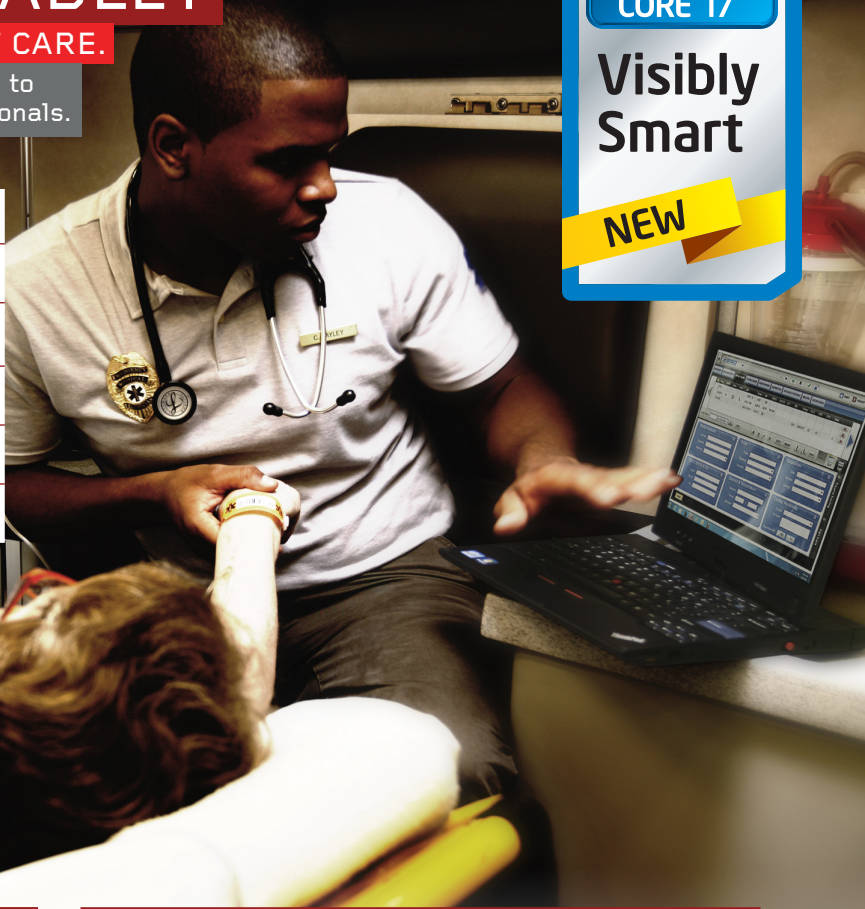

PRODUCT SPOTLIGHT

THINKPAD® X220 TABLET

THE CURE FOR HIGHER QUALITY PATIENT CARE.

ThinkPad X220 Tablet is a flexible, secure solution to meet the demanding needs of healthcare professionals.

CORE™ i7

Visibly Smart

NEW

SIDE BY SIDE	THINKPAD X220t	HP 2760p
DISPLAY	12.5" HD (1366x768) IPS convertible display	12.1" WXGA (1280 x 800)
WEIGHT	3.67lbs	3.97lbs
BATTERY LIFE	Up to 8.8hrs (6 cell), 18 hrs with slice battery	Up to 5.5 hrs (6 cell)
RELIABILITY	8 Mil Specs	6 Mil Specs
SUPER SPEED USB	Yes	No

KEY FEATURES

ADAPTABLE FUNCTIONALITY

Meet your evolving healthcare IT needs with the X220t convertible multi-touch or Corning® Gorilla® Glass display, stylus pen with note-to-text capabilities, and keyboard input options.

DURABLE AND DEPENDABLE BODY

ThinkPad x220t has passed 8 military specification tests and features a 12.5" Corning® Gorilla® Glass, IPS display, so it can withstand the rigors of healthcare while also giving you vibrant images and wide viewing angles.